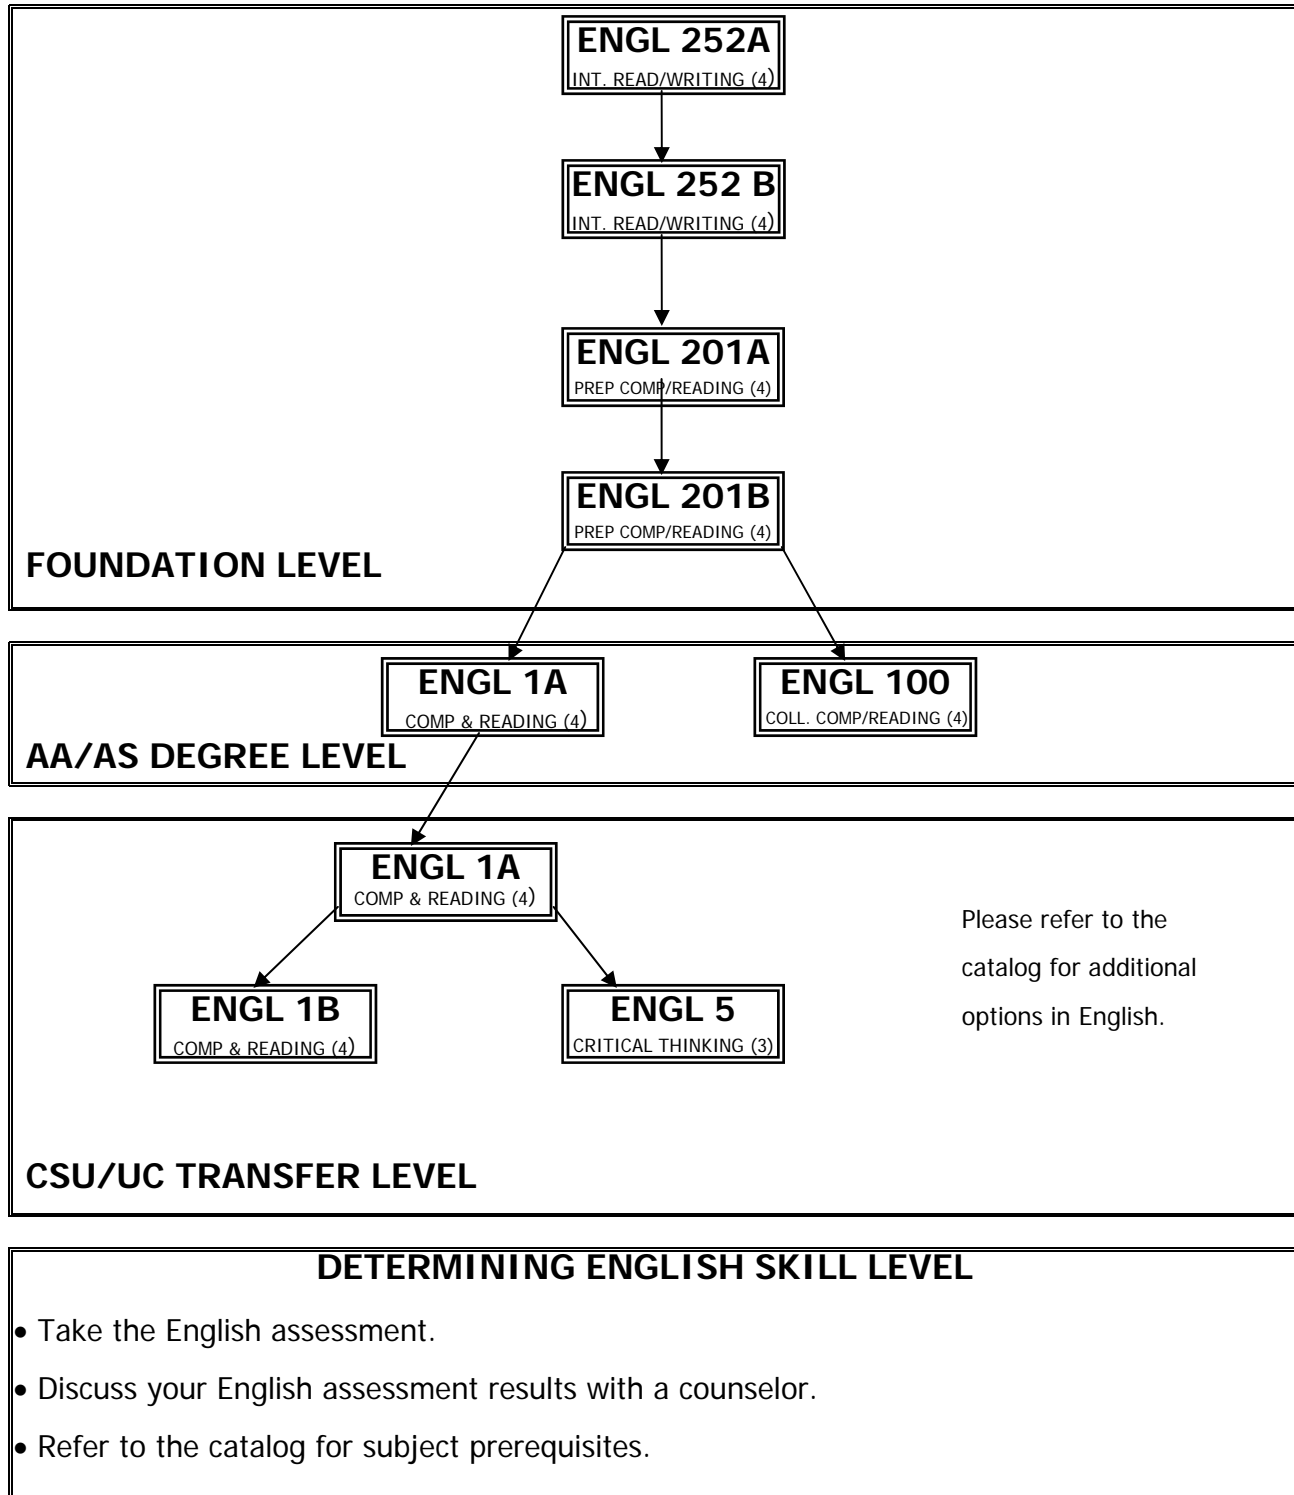

ENGLISH

MERRITT COLLEGE COURSE SEQUENCING CHART

The English Assessment, using scores and other factors in discussion with a counselor, determines initial placement in the English sequence.

MATHEMATICS

MERRITT COLLEGE COURSE SEQUENCING CHART

The Math Assessment, using scores and other factors in discussion with a counselor, determines initial placement in the Math sequence.